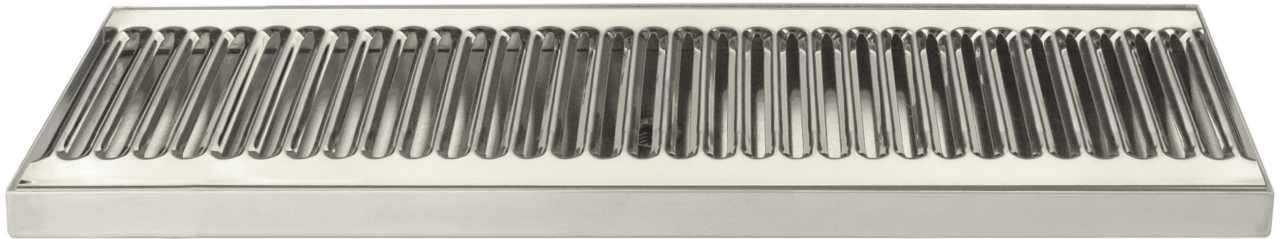

- Easy installation: simply drill one hole to locate and secure
- Robust 18 gauge stainless steel construction
- Welded corners, finished smooth for safety and appearance
- Fast draining, precision louvered screen

**DP-120D-18**

Stainless Steel

**DP-120DSSPVD-18**

PVD Brass / Stainless Steel

Part No.	Dimensions	Finish	Shipping Weight
□ DP-120D-18	5"W x 18"L x 3/4"H	Stainless Steel	2 kg
			4 lbs
□ DP-120DSSPVD-18	5"W x 18"L x 3/4"H	PVD Brass / Stainless Steel	2 kg
			4 lbs

Dimensions